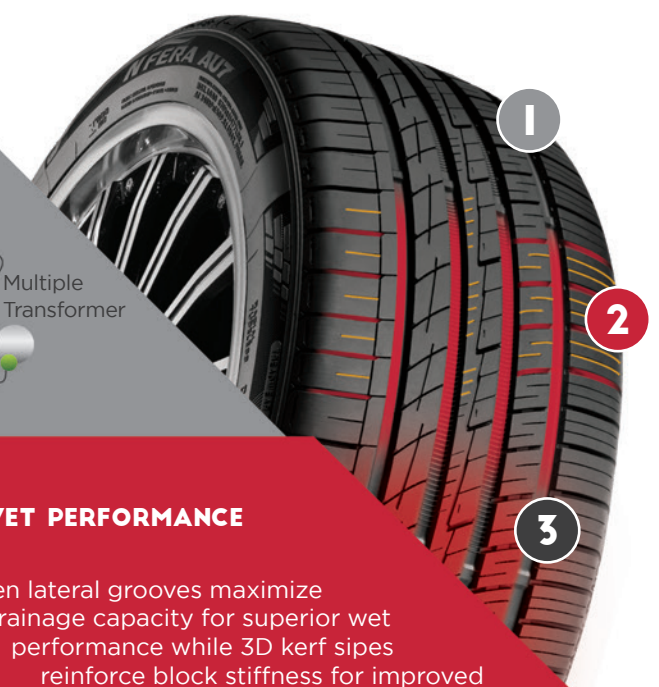

PROTECTION FROM MOTHER NATURE'S MOST COMMON ELEMENT

39/50 STATES
Rain is greatest cause of driving fatalities

TARGET VEHICLES

SMALL/ENTRY LUXURY VEHICLE EXAMPLES:

Acura TSX / Audi A4 / BMW 3 Series / Lexus IS / Mercedes-Benz C-Class

TAKING OVER THE MARKET

N'Fera AU7 covers 85% of the Luxury Sedan OEM replacement market.

3D NANO GRIP TECHNOLOGY

A combination of a chain end bonding system and highly dispersing fine silica maintains elasticity in high-frequency braking and maximizes contact area.

WET PERFORMANCE

Open lateral grooves maximize drainage capacity for superior wet performance while 3D kerf sipes reinforce block stiffness for improved wet handling.

IMPROVED BRAKING PERFORMANCE

Optimized tread profile technology improves braking performance through maximizing grip by equally distributing surface of road contact.

50K MILEAGE

2/32" 1 YR. ROAD HAZARD

36 MO. ROADSIDE ASSISTANCE

*Test Size: 225/45R17, Test Vehicle: VW Jetta, Test Location: Uvalde (USA)

44 SIZES **16"-20"** **W & Y**
AVAILABLE **TIRE SIZE** **SPEED RATING**