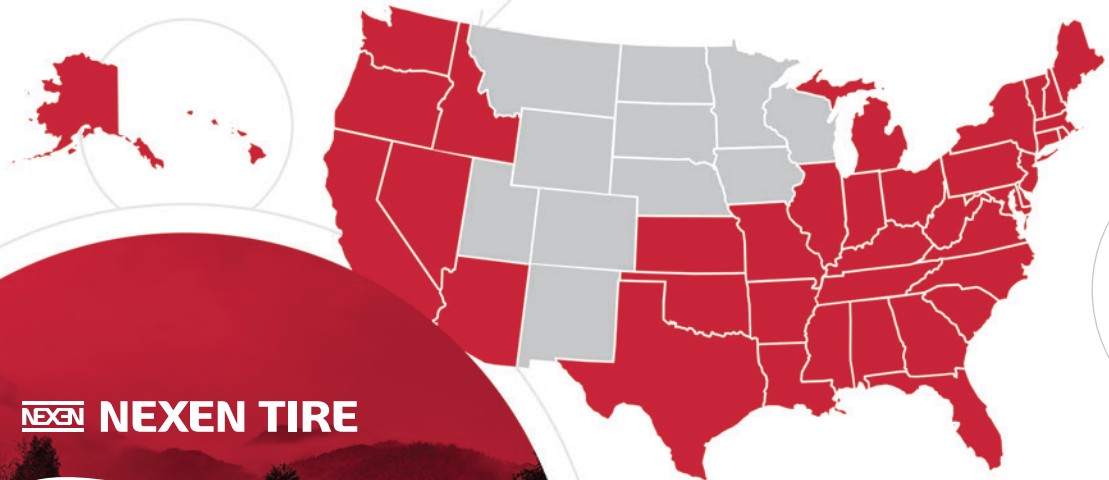

PROTECTION FROM MOTHER NATURE'S MOST COMMON ELEMENT

39/50 STATES
Rain is greatest cause of driving fatalities

TARGET VEHICLES

SMALL/ENTRY LUXURY VEHICLE EXAMPLES:

Acura TSX / Audi A4 / BMW 3 Series / Lexus IS / Mercedes-Benz C-Class