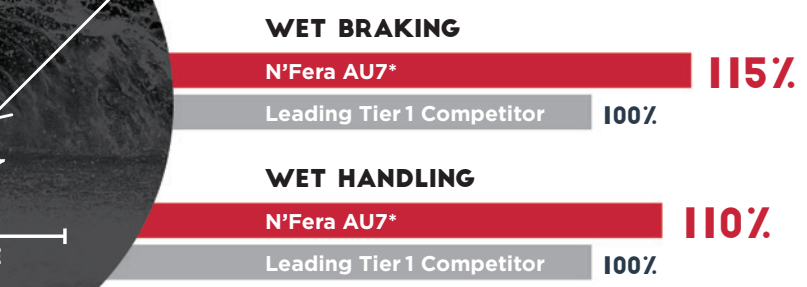

WET PERFORMANCE

Open lateral grooves maximize drainage capacity for superior wet performance while 3D kerf sipes reinforce block stiffness for improved wet handling.

IMPROVED BRAKING PERFORMANCE

Optimized tread profile technology improves braking performance through maximizing grip by equally distributing surface of road contact.

TOTAL COVERAGE WARRANTY

NEXEN TIRE

THE INDUSTRY'S BEST WARRANTY

The N'Fera AU7 will share in Nexen Tire's comprehensive warranty coverage which offers a mileage and road hazard warranty above comparable competitors, and roadside assistance coverage, so you are never on your own.

50K MILEAGE

2/32" 1 YR. ROAD HAZARD

36 MO. ROADSIDE ASSISTANCE

*Test Size: 225/45R17, Test Vehicle: VW Jetta, Test Location: Uvalde (USA)

44 SIZES **16"-20"** **W & Y**
AVAILABLE **TIRE SIZE** **SPEED RATING**